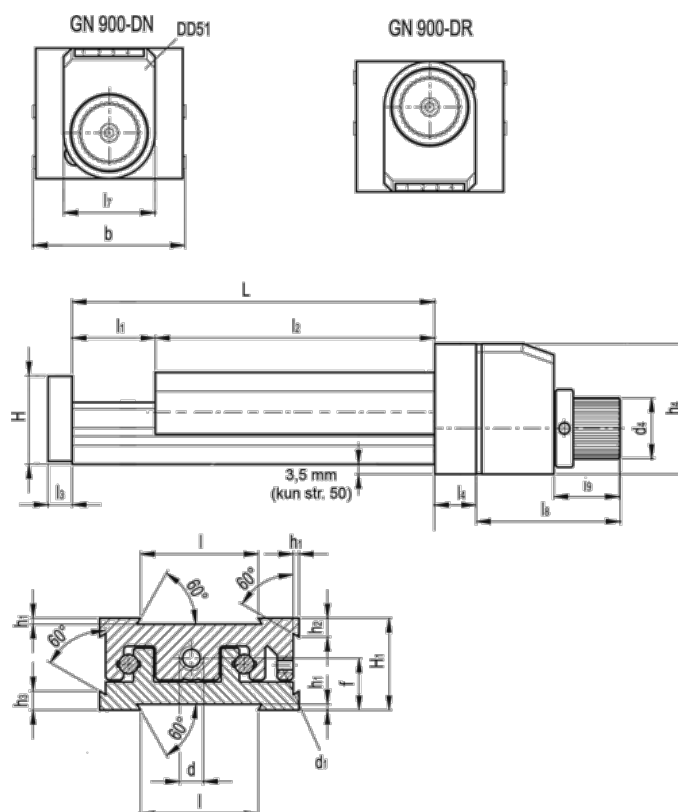

Data Sheet

Article number: 20774011

Description: Adjustable slide unit
GN 900-50-120-50-DN-1

Measures

b = 50	h2 = 4.5	l7 = 33
d = M6x1	h3 = 7.0	l8 = 52
d1 = M4	h4 = 47	l9 = 24
d4 = 22	l = 30	
f = 13.0	L - l1 = 120-50	
H = 23.0	l2 = 70	
h1 = 1.5	l3 = 6	
H1 = 23	l4 = 12	